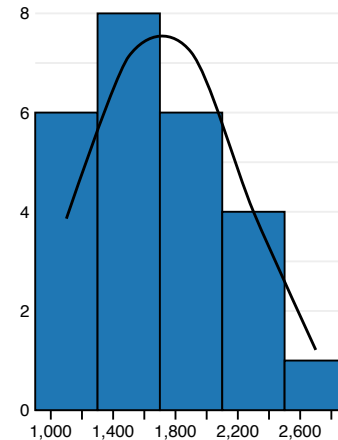

Run My Rent

Report generated: 30 May 2017

Rent Comparison Analysis (Page 2)

229 Paoakalani Avenue, Honolulu, HI 96815

Summary Statistics

Listing Count	25
Max	$2,900
Min	$900
Median	$1,650
Mean ($\bar{x}$)	$1,708
Standard Deviation (s)	$503
Standard Error	$101
Coefficient of Variation	29.4%
Skew	0.50
Kurtosis	-0.51

Price distribution

$702	$1,065	$1,205	$1,708	$2,211	$2,352	$2,714
-2s	-1.28s	-1s	$\bar{x}$	+1s	+1.28s	+2s

Listings Used In This Search

Bldg Type	Address	Distance	Price	Size	Beds	Baths	Last List Date
Apartment	Wai Nani Way & Pualani Way, Honolulu, HI 96815	0.04 mi	$1,800	533 ft²	1 bed	1ba	Apr 2016
Apartment	2550 Kuhio Ave, Honolulu, HI 96815	0.05 mi	$1,410	612 ft²	1 bed	1ba	Apr 2017
Apartment	207 Paoakalani Ave, Honolulu, HI 96815	0.05 mi	$1,250		1 bed	1ba	Nov 2016
Apartment	287 Wai Nani Way, Honolulu, HI 96815	0.08 mi	$1,450	550 ft²	1 bed	1ba	May 2017
Apartment	2541 Kuhio Ave, Honolulu, HI 96815	0.09 mi	$1,095		1 bed	1ba	Nov 2016
Apartment	2543 Kuhio Ave, Honolulu, HI 96815	0.10 mi	$1,195		1 bed	1ba	Apr 2017
Apartment	2609 Ala Wai Blvd, Honolulu, HI 96815	0.12 mi	$2,000	660 ft²	1 bed	1ba	Mar 2017
Apartment	225 Liliuokalani Ave, Honolulu, HI 96815	0.14 mi	$1,700	680 ft²	1 bed	1ba	May 2017
Apartment	235 Liliuokalani Ave, Honolulu, HI 96815	0.14 mi	$1,600		1 bed	1ba	Mar 2016
Apartment	Ala Wai Blvd & Wai Nani Way, Honolulu, HI 96815	0.14 mi	$2,450	570 ft²	1 bed	1ba	May 2017
Apartment	2565 Cartwright Rd, Honolulu, HI 96815	0.15 mi	$1,000		1 bed	1ba	Mar 2016
Apartment	249 Liliuokalani Ave, Honolulu, HI 96815	0.15 mi	$1,750	600 ft²	1 bed	1ba	May 2017
Apartment	Kuhio Ave & Makee Rd, Honolulu, HI 96815	0.15 mi	$1,375	400 ft²	1 bed	1ba	Feb 2017
Apartment	Ala Wai Blvd & Ohua Ave, Honolulu, HI 96815	0.17 mi	$1,500	605 ft²	1 bed	1ba	Oct 2016